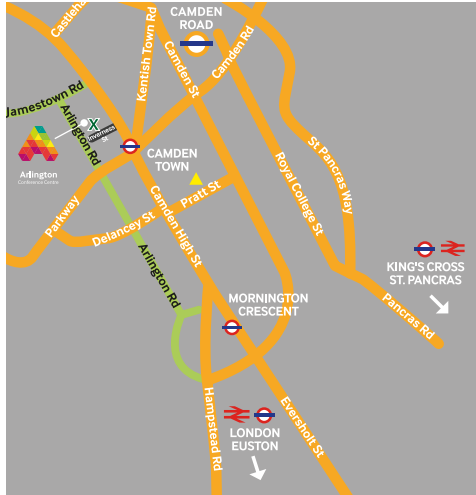

## Local amenities

**Mainline stations:** Camden Road, King's Cross St. Pancras and Euston

**Nearest tubes:** Camden Town and Mornington Crescent (Northern line)

- Fire assembly point
- Car parking

Arlington Conference Centre  
220 Arlington Road  
Camden, London NW1 7HE

## Local amenities

**Car parking:** Curnock Estate car park, 38 – 40 Pratt Street, London NW1 0LY (a few minutes walk away from Arlington). Please visit [lomaxcarpark.co.uk](http://lomaxcarpark.co.uk) for more information.